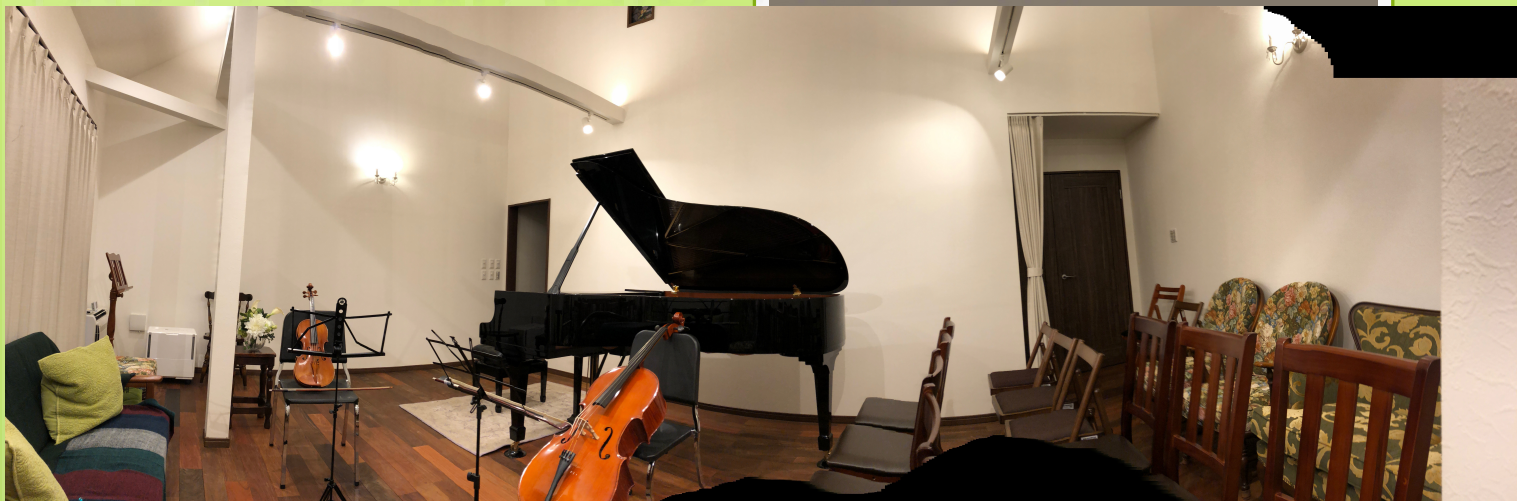

# NATUR MUSIK SALON

Car Park 10

Steinway Hall

Piano: Steinway Hamburg 2005  
B211

Digital Harpsichord: Roland C-30

Roland F-06 Synthesizer

Musician Chair: Wenger Student Chair 2

Music Stand 8